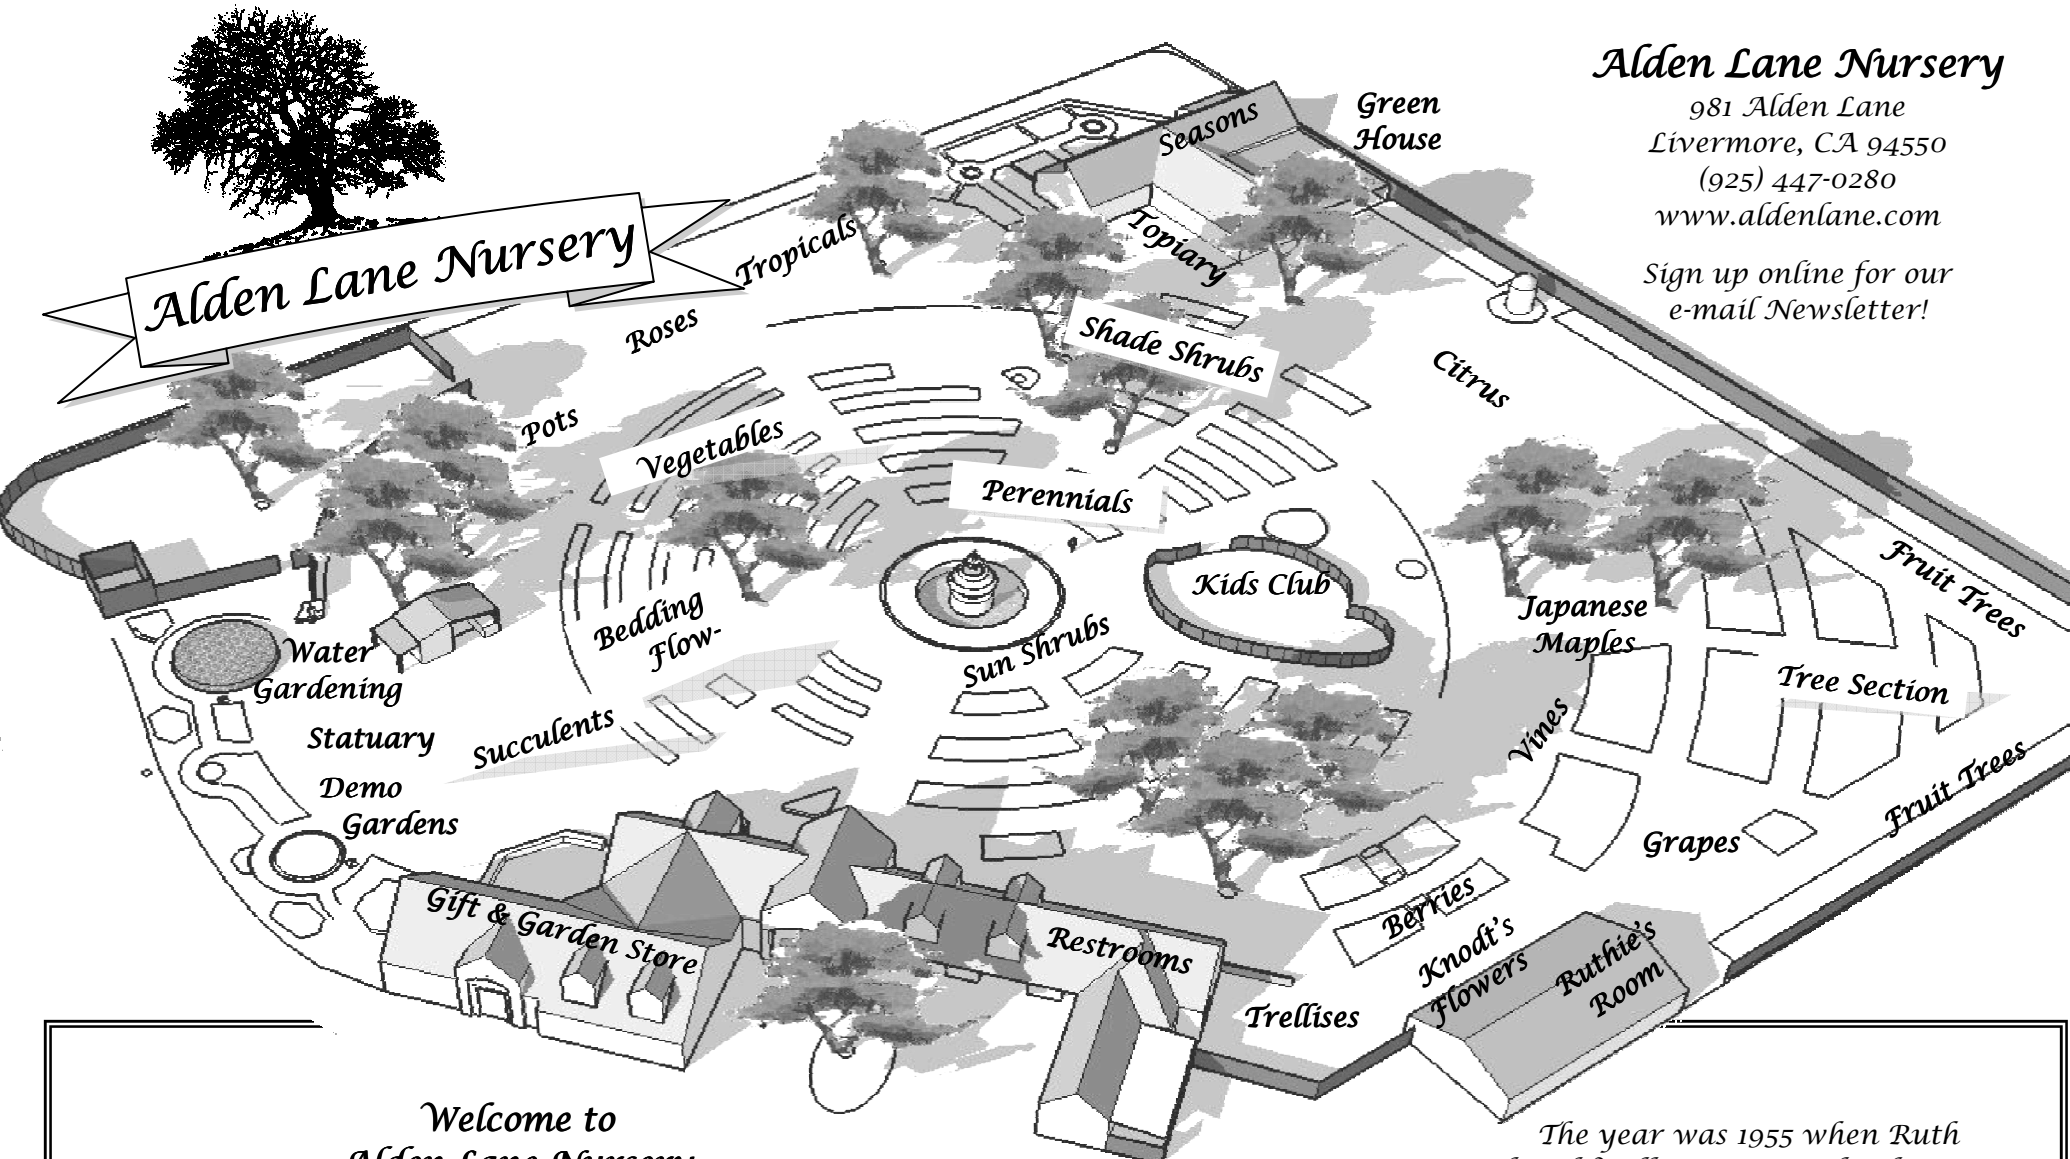

Alden Lane Nursery

Alden Lane Nursery

981 Alden Lane
Livermore, CA 94550
(925) 447-0280
www.aldenlane.com

Sign up online for our
e-mail Newsletter!

Welcome to Alden Lane Nursery

We've made some changes to our layout, which we hope will make shopping here more convenient and inspirational.

You'll find restrooms in both buildings and shopping carts located throughout the nursery. Everything you need for planting or playing in the garden is located within our beautiful garden shop. Our trained horticulturists are happy to answer all your gardening questions.

The year was 1955 when Ruth and Jack Williams pursued a dream and opened a nursery in the Livermore countryside. Jacqueline Williams-Courtright continues to operate Alden Lane Nursery with the same dream her parents followed over 50 years ago.

Offering great customer assistance, a knowledgeable staff, quality merchandise and depth of selection. Alden Lane Nursery stands, like those old oak trees, a landmark in the Livermore Valley. Come let us give you a tour!